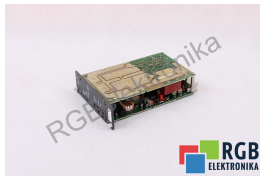

## NEW EBE 240 A K-M 27-240.123/1L K-M 27-240.23/1S KLOCKNER MOELLER

New KLOCKNER MOELLER EBE 240  
 Tested and cleaned.  
 24 months guarantee  
 Dedicated courier  
 Delivery across Europe even in 15855

### TECHNICAL DATA

MANUFACTURER	KLOCKNER MOELLER
MODEL	EBE 240
CATEGORY	CPU Modules
WEIGHT [KG]	1.0
HEIGHT [CM]	5.0
LENGHT [CM]	16.0
WIDTH [CM]	21.0

24/7 SUPPORT AVAILABLE  
[+48 71 750 09 78](tel:+48717500978)